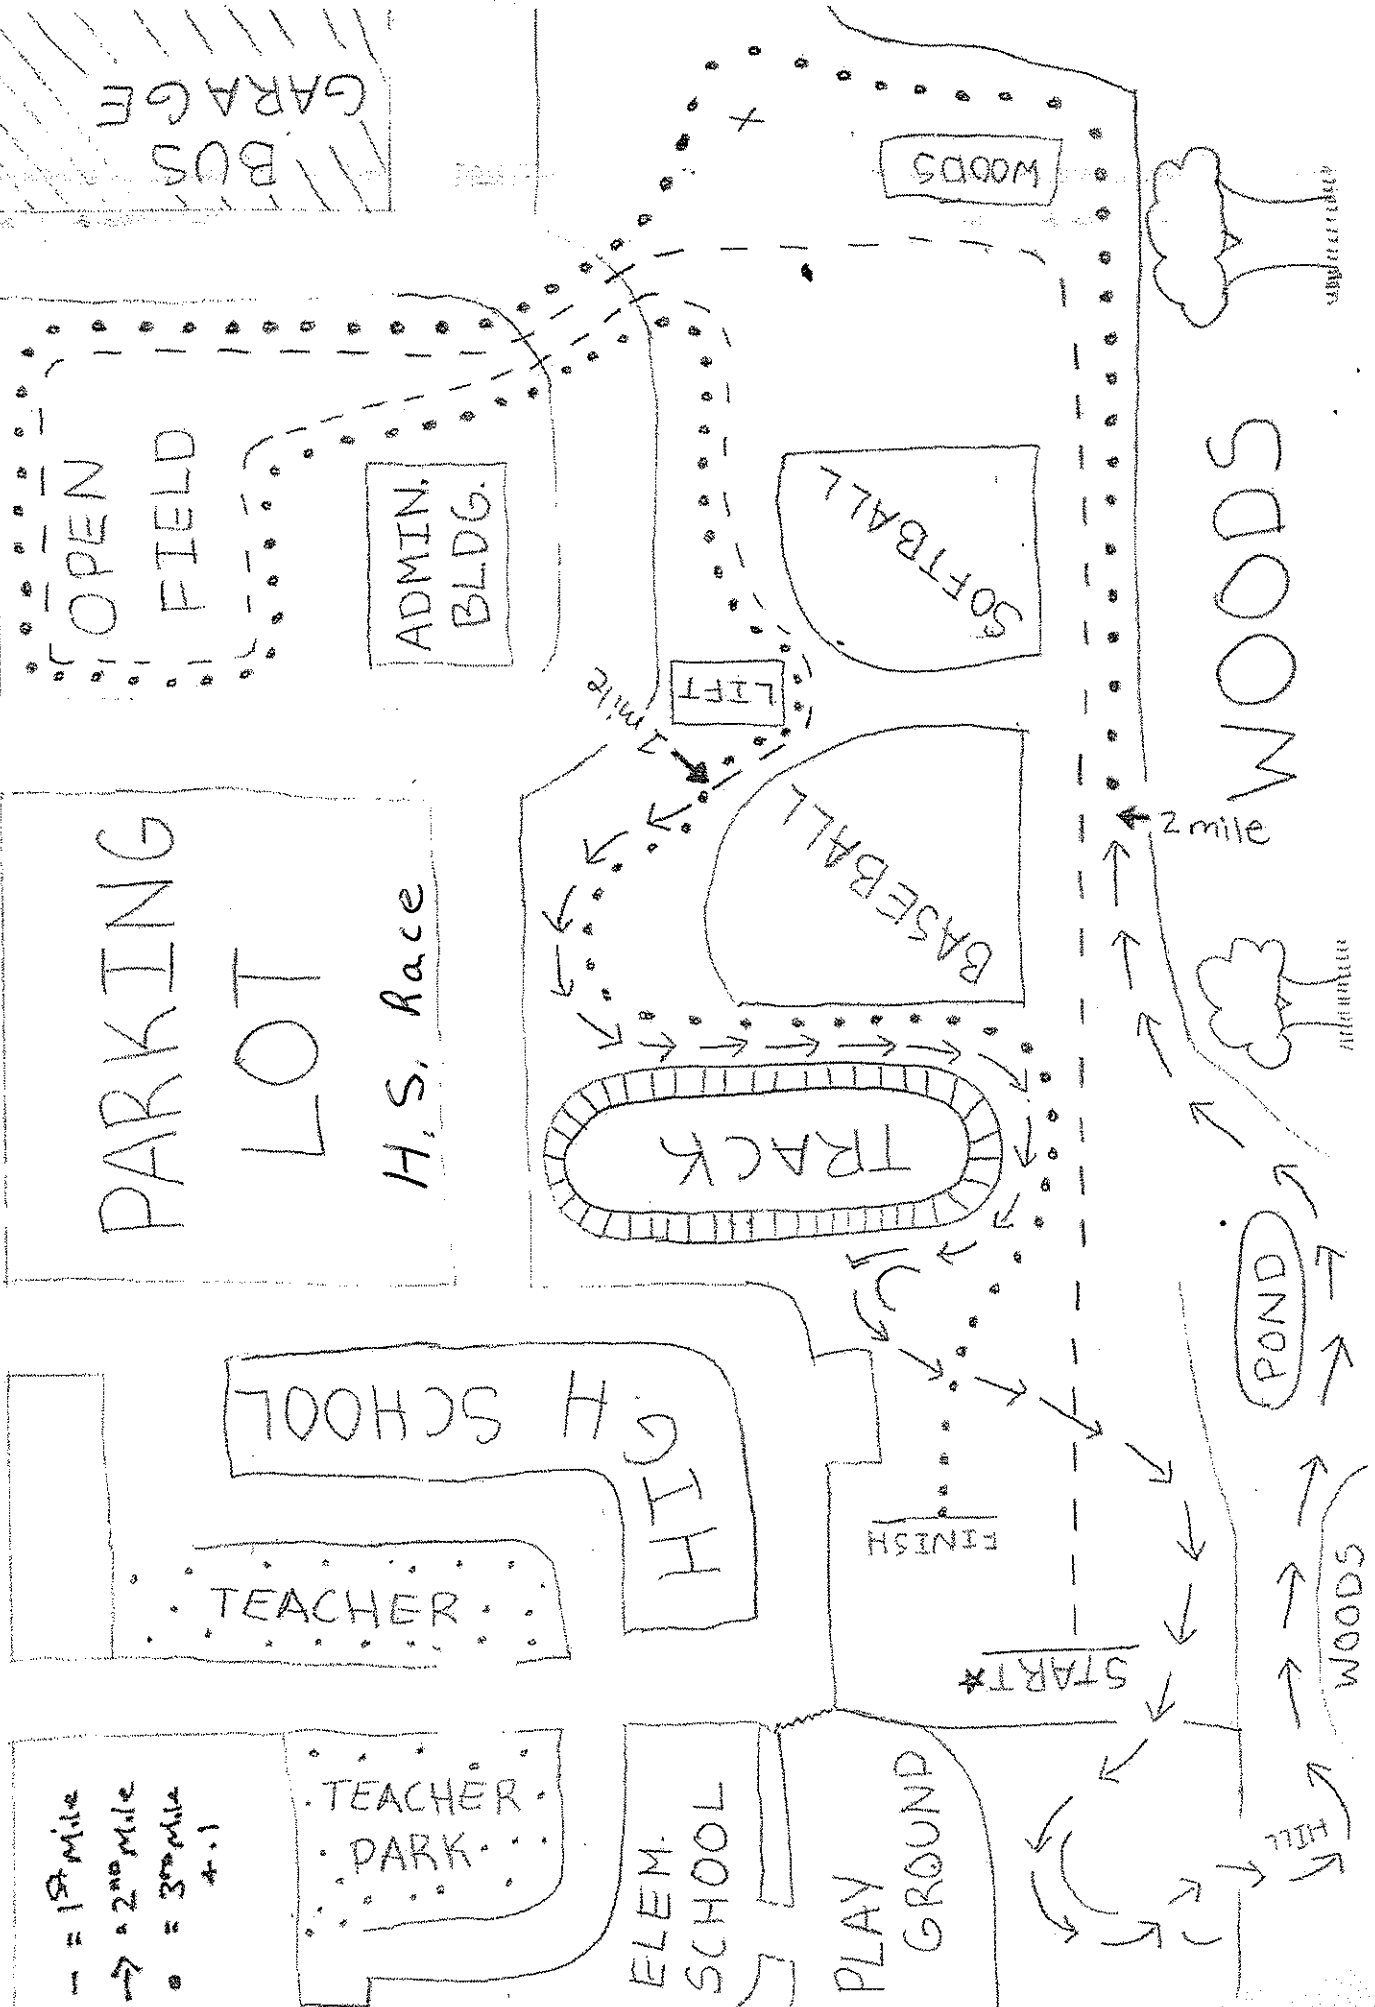

WOODS

POND

WOODS

TERRACE

TERRACE

LEFT

NEW

# Sandy Valley Invitational

State Route 183

- = 1<sup>st</sup> Mile
- = 2<sup>nd</sup> Mile
- o = 3<sup>rd</sup> Mile

OPEN FIELD

ADMIN. BLDG.

PARKING LOT

H.S. Race

TEACHER SCHOOL